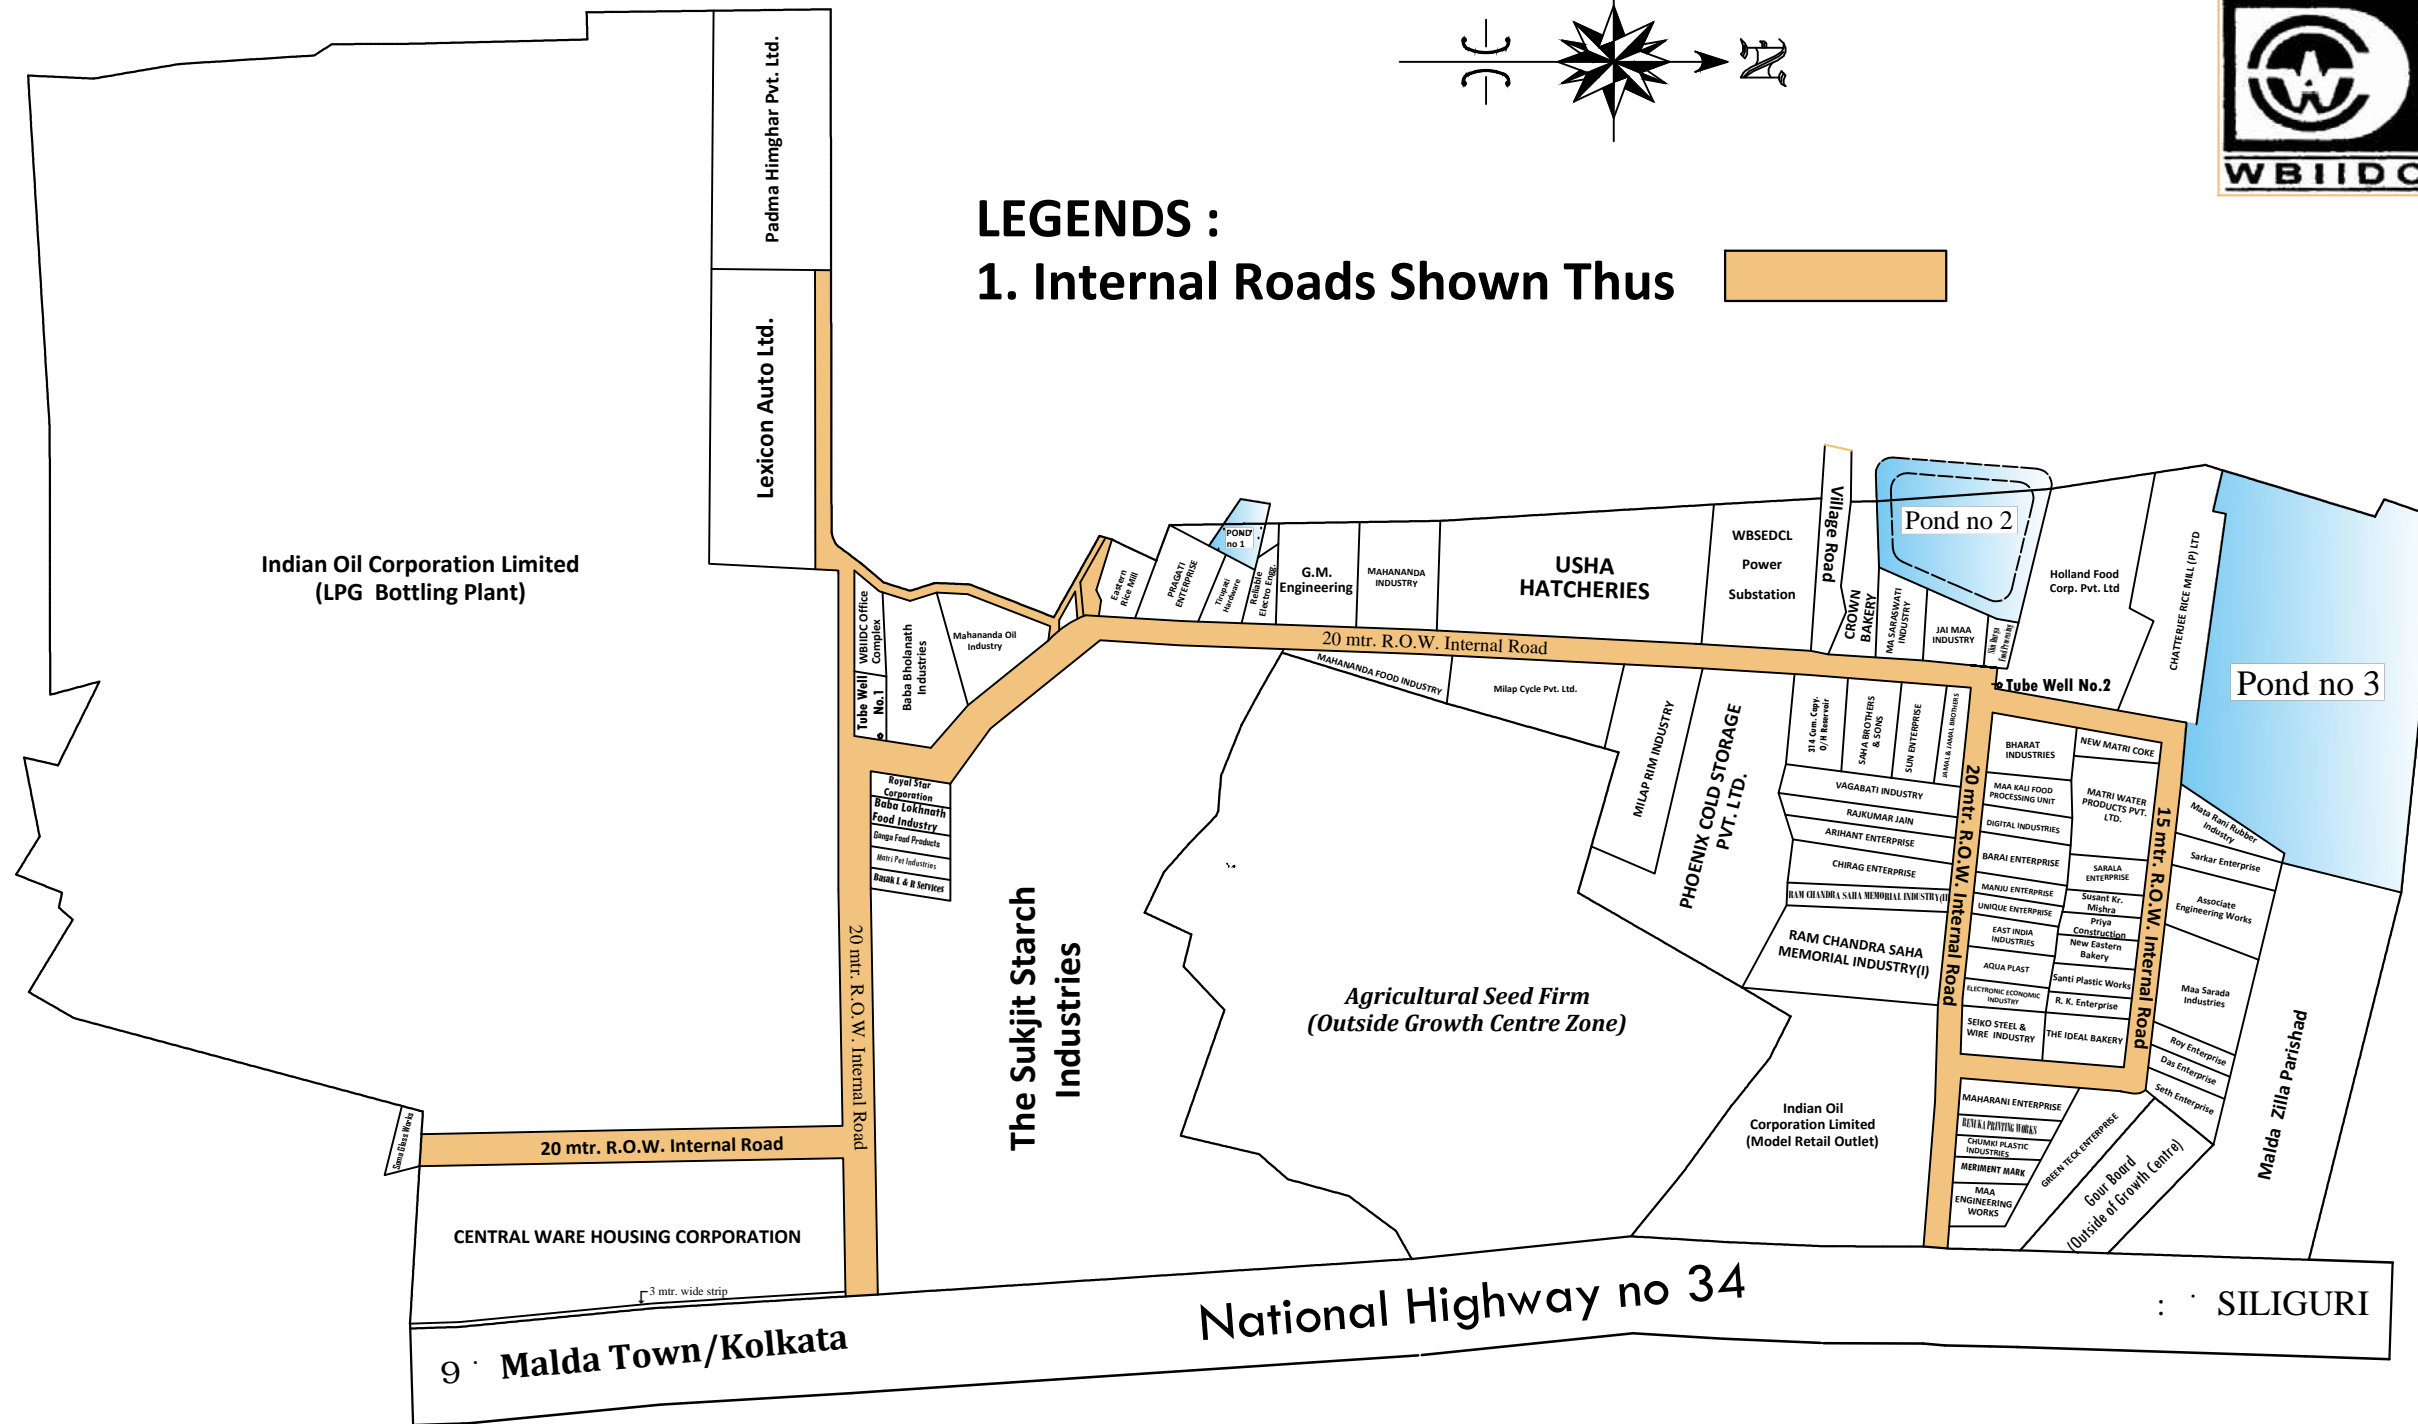

LEGENDS :
1. Internal Roads Shown Thus 

Malda Industrial Growth Centre - Phase I

at Mouzas Jadupur, J.L. no. 28, Madilpur, J.L. no. 93 & Kaludewan, J.L. no. 94, P.S. Old Malda,
 P.O. Balia Nawabgunj(Via Old Malda), Pincode : 732 128